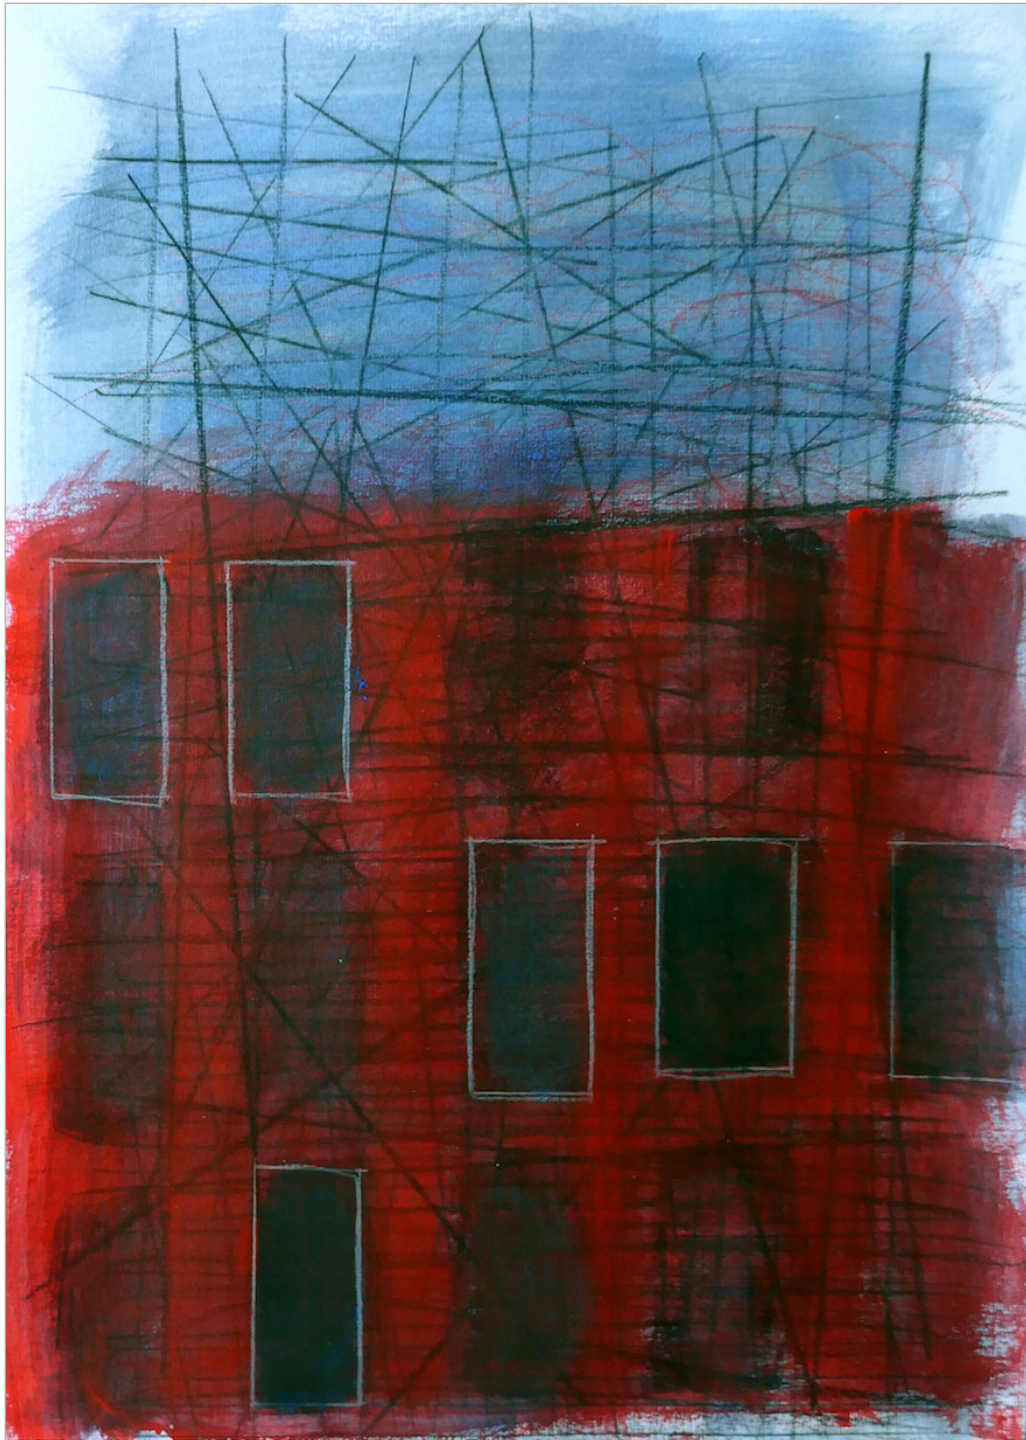

ANNE SAUSSOIS · CONVULSIONS · 2023 · CRAYONS SUR PAPIER · 10 x 12 CM

Convulsions

MOMENTS

At each moment there were images of destroyed buildings, images of gaping windows, collapsings. Impossible to avoid them.

Black shapes, black holes, my painting starts here around these elements.

I search for new ranges of colors, created by layers of successive paint, until fragments of light emerge.

Geometry is always present with this constant idea

« Accept balance only if it remains unstable »

Anne Saussois

/// Available images

(Please mention captions and credit for reproductions:
Photo © Anne Saussois, courtesy Galerie Arnaud Lefebvre)

Anne Saussois
Series ***Convulsions A***
Acrylic on canvas, 60 x 120 cm.
2022-2023

2022

Anne Saussois

Incantation B

Acrylic on canvas, 90 x 30 cm.

2023

Anne Saussois

Sans titre A (without title A)

Acrylic and pencil on paper, 42 x 30 cm.