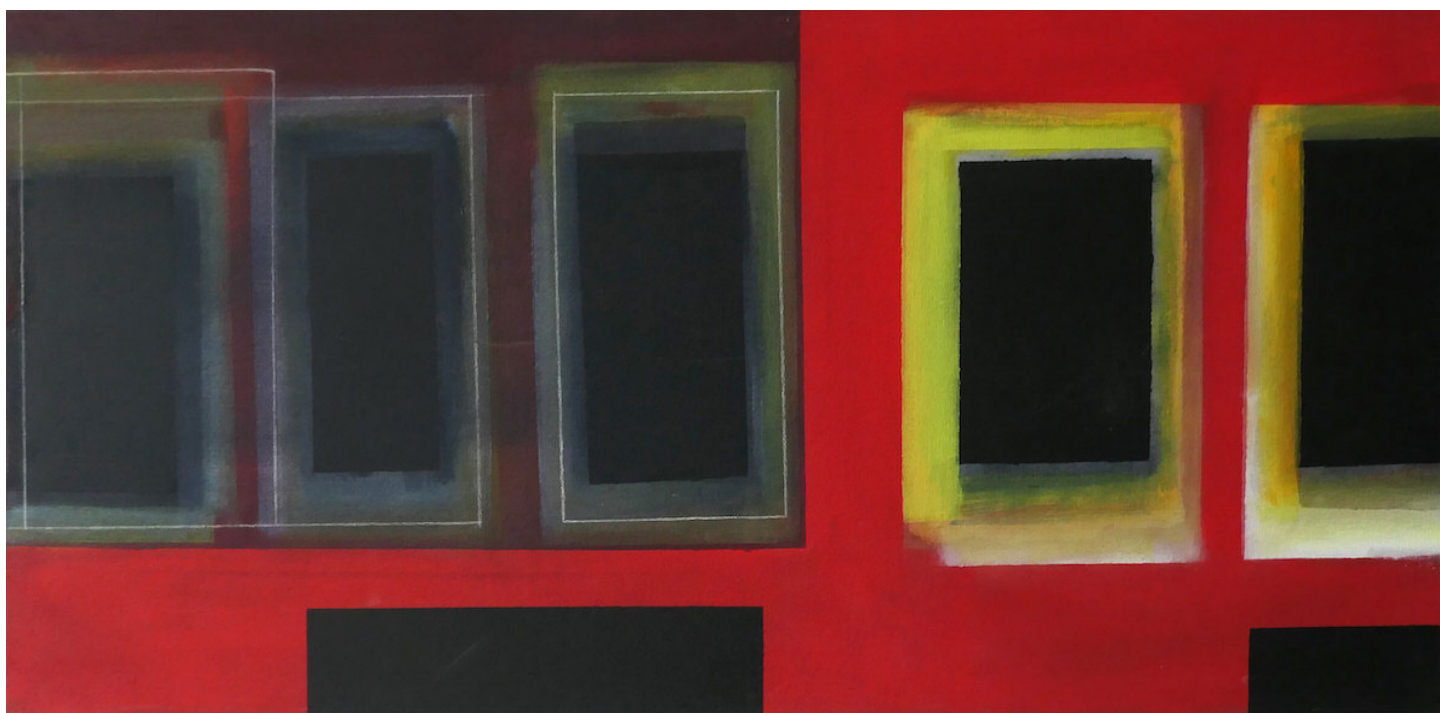

ANNE SAUSSOIS · CONVULSIONS · 2023 · CRAYONS SUR PAPIER · 10 x 12 CM

Convulsions

MOMENTS

At each moment there were images of destroyed buildings, images of gaping windows, collapsings. Impossible to avoid them.

Black shapes, black holes, my painting starts here around these elements.

I search for new ranges of colors, created by layers of successive paint, until fragments of light emerge.

Geometry is always present with this constant idea

« Accept balance only if it remains unstable »

Anne Saussois

/// Available images

(Please mention captions and credit for reproductions:
Photo © Anne Saussois, courtesy Galerie Arnaud Lefebvre)

Anne Saussois
Series ***Convulsions A***
Acrylic on canvas, 60 x 120 cm.
2022-2023